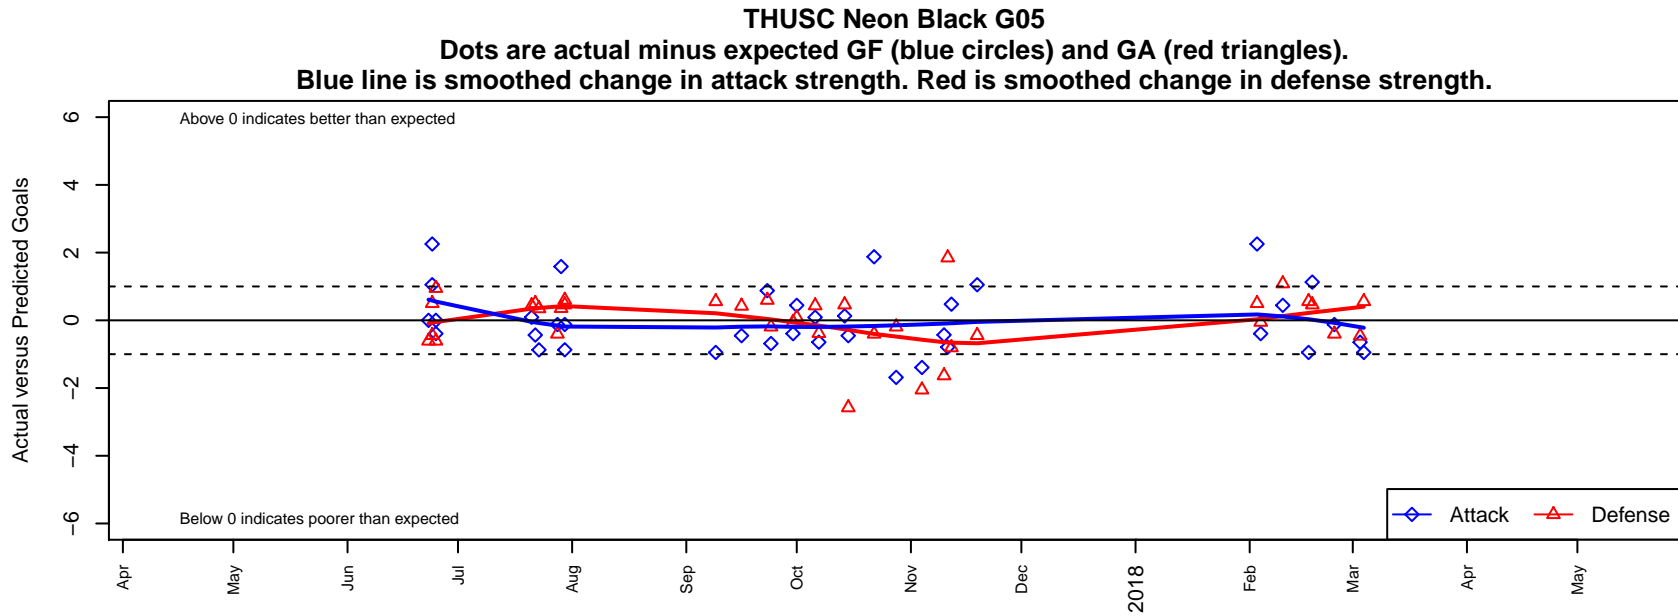

**attack and defense variance (black dot)
relative to other teams
and top 10 in region**

**attack and defense rating
relative to others at age
and all opponents in last 13 months**

THUSC Neon Black G05

Tualatin Hills United SC
Tualatin Hills, OR
G05 total strength=1261
attack=5.21 defense=4.67
fall league = PTT G05 Premier Red
spr league = Spr OYS G05 Premier Red

alt names used:
THUSC 05G Neon 1
THUSC NEON BLACK
TUALATIN HILLS UNITED NEON BLACK (OR)
TUALATIN HILLS UNITED NEON BLACK (OR)
THUSC Neon Black (OR)
THUSC 05G Neon 1

Venues played:
2017 Clash At the Border Super
2017 Nike Crossfire Challenge Super Group U'
2017 Oswego Nike Cup Gold U13
2017 PTT G05 Premier Red
2017 FWRL G05
2017 Spr OYS G05 Premier Red