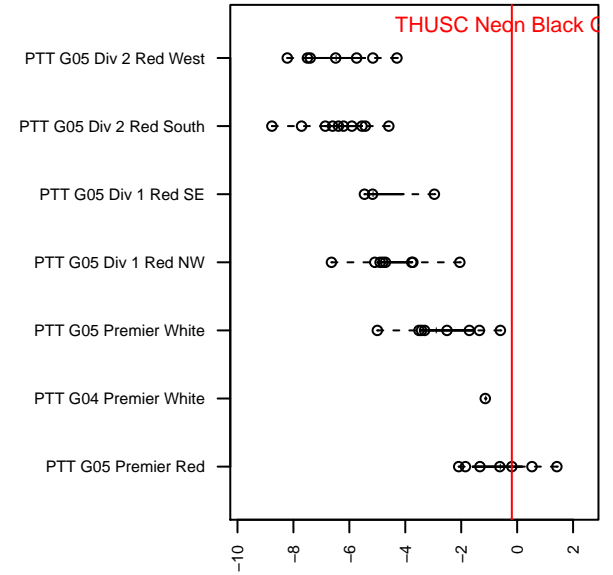

**attack and defense rating
relative to others at age
and all opponents in last 13 months**