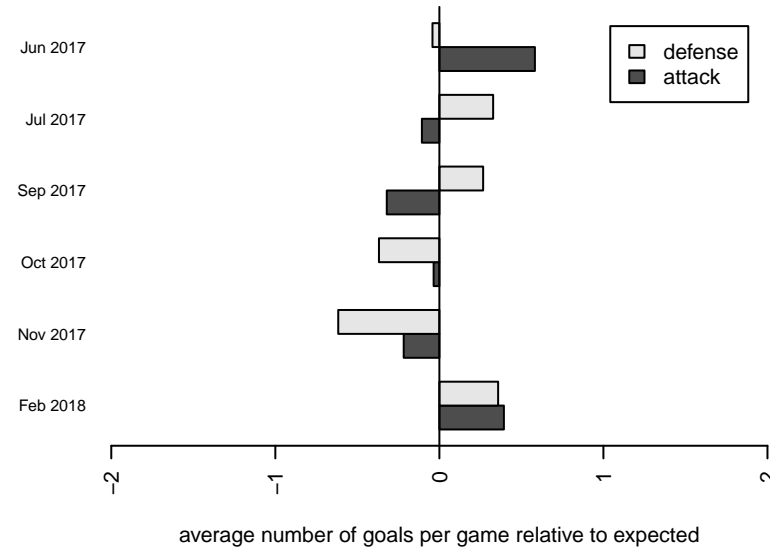

Performance relative to 13 month average