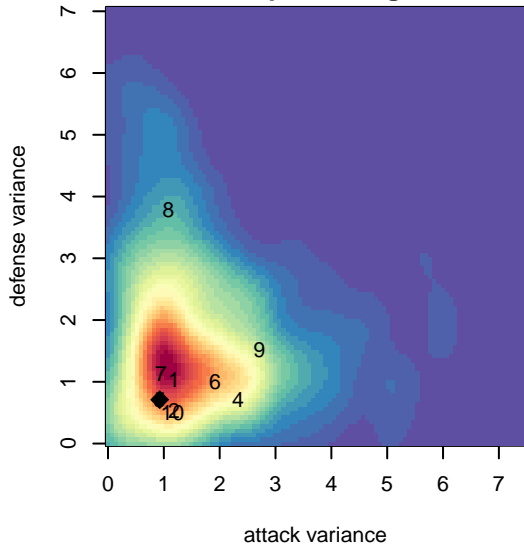

THUSC Neon Black G05

Tualatin Hills United SC
 Tualatin Hills, OR
 G05 total strength=1261
 attack=5.21 defense=4.67
 fall league = PTT G05 Premier Red
 spr league = Spr OYS G05 Premier Red

alt names used:
 THUSC 05G Neon 1
 THUSC NEON BLACK
 TUALATIN HILLS UNITED NEON BLACK (OR)
 TUALATIN HILLS UNITED NEON BLACK (OR)
 THUSC Neon Black (OR)
 THUSC 05G Neon 1

Venues played:
 2017 Clash At the Border Super
 2017 Nike Crossfire Challenge Super Group U'
 2017 Oswego Nike Cup Gold U13
 2017 PTT G05 Premier Red
 2017 FWRL G05
 2017 Spr OYS G05 Premier Red

**attack and defense variance (black dot)
relative to other teams
and top 10 in region**